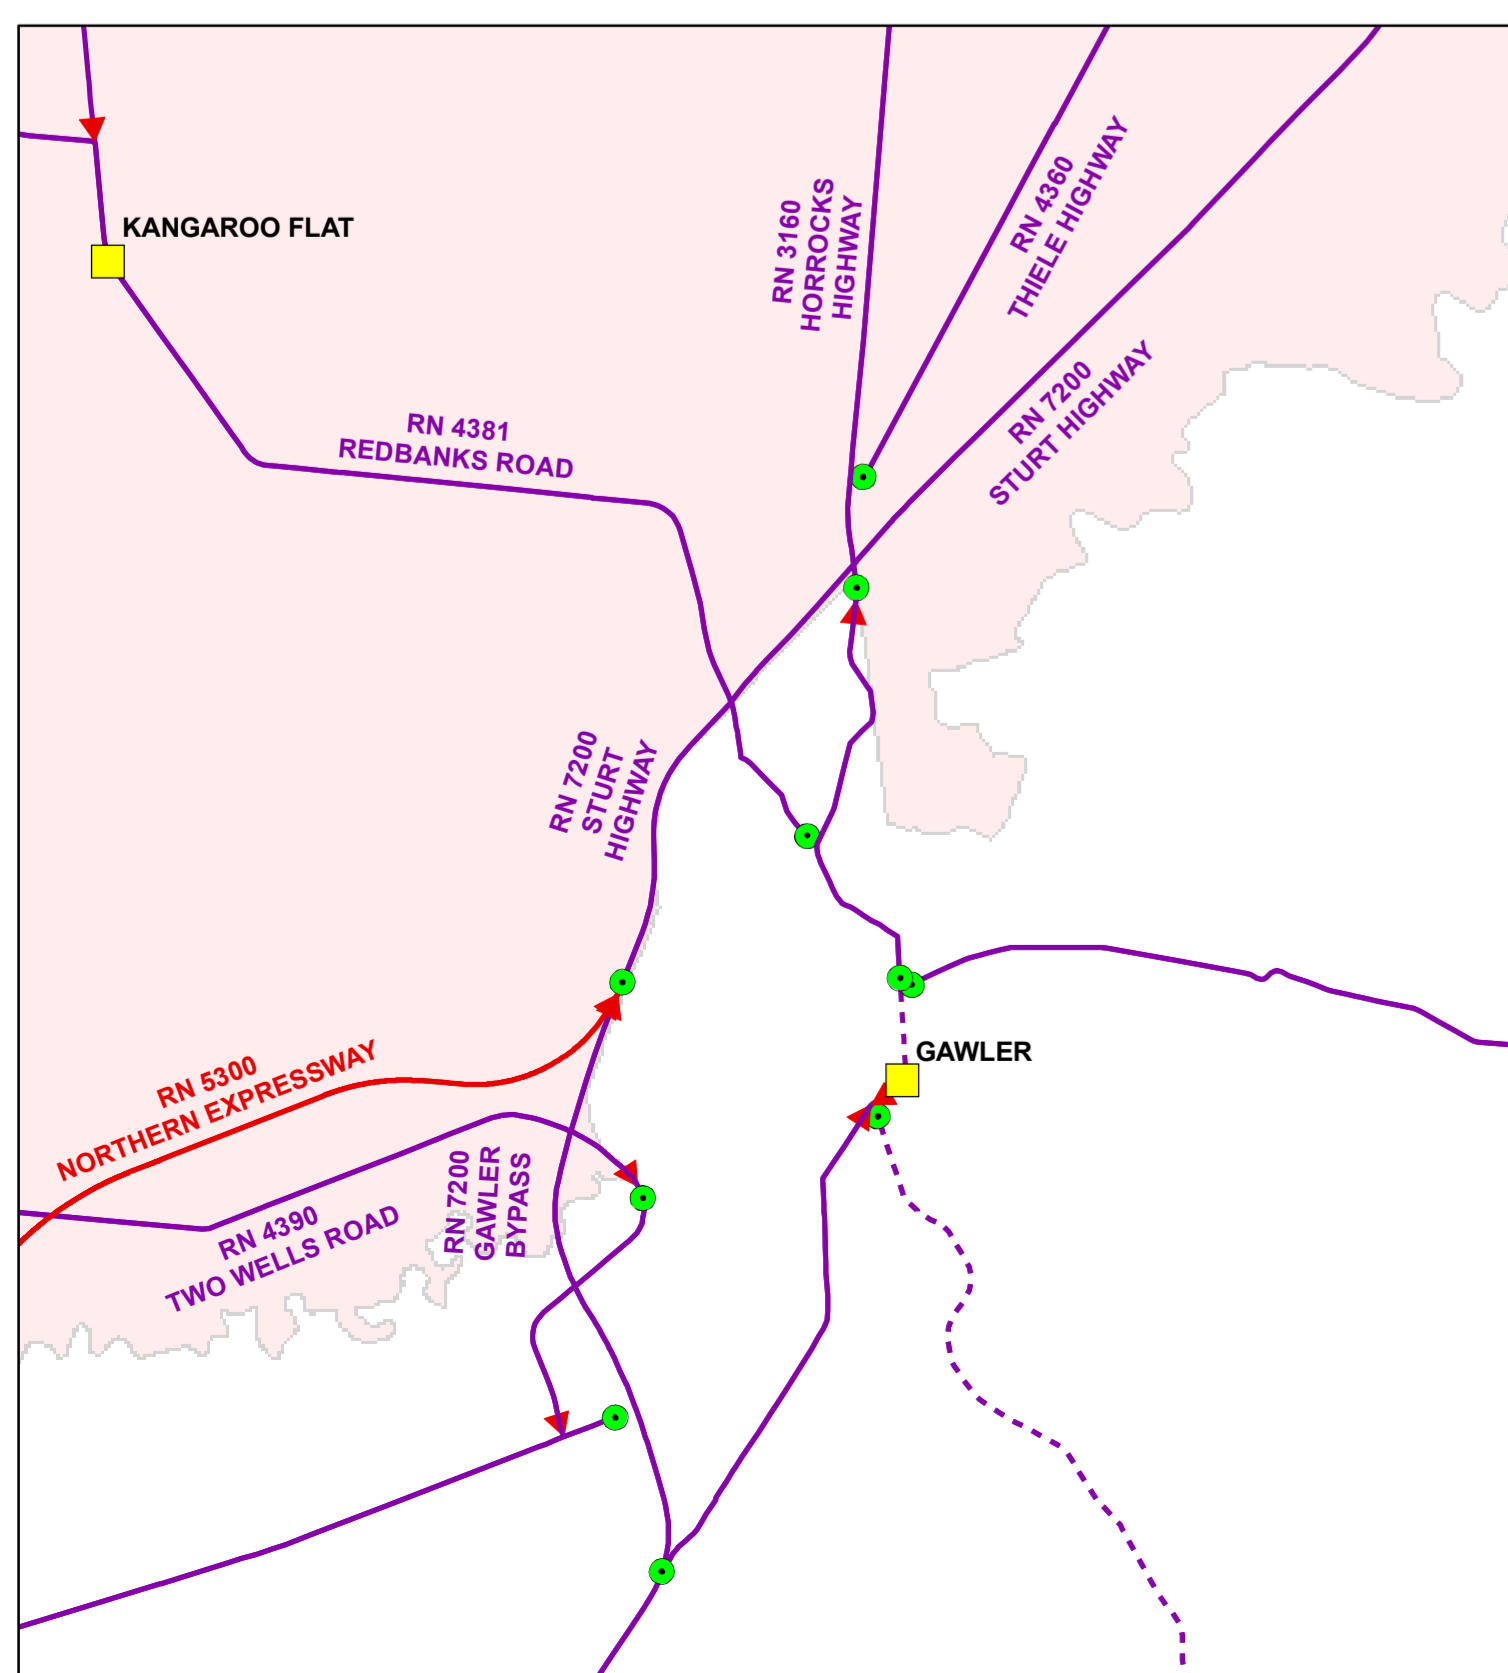

Naming of State Rural Roads Mid North

RACK PLAN 869

Legend

- → State Roads
- - - - Council Roads
- Expressway
- Towns
- Coastline

Note:-
Roads within townships may retain their historical names and are not shown on this map.

Approved by A.J. Milazzo, 9 August 2011
Delegate of the Commissioner of Highways

Gawler

Inset 1

Inset 2